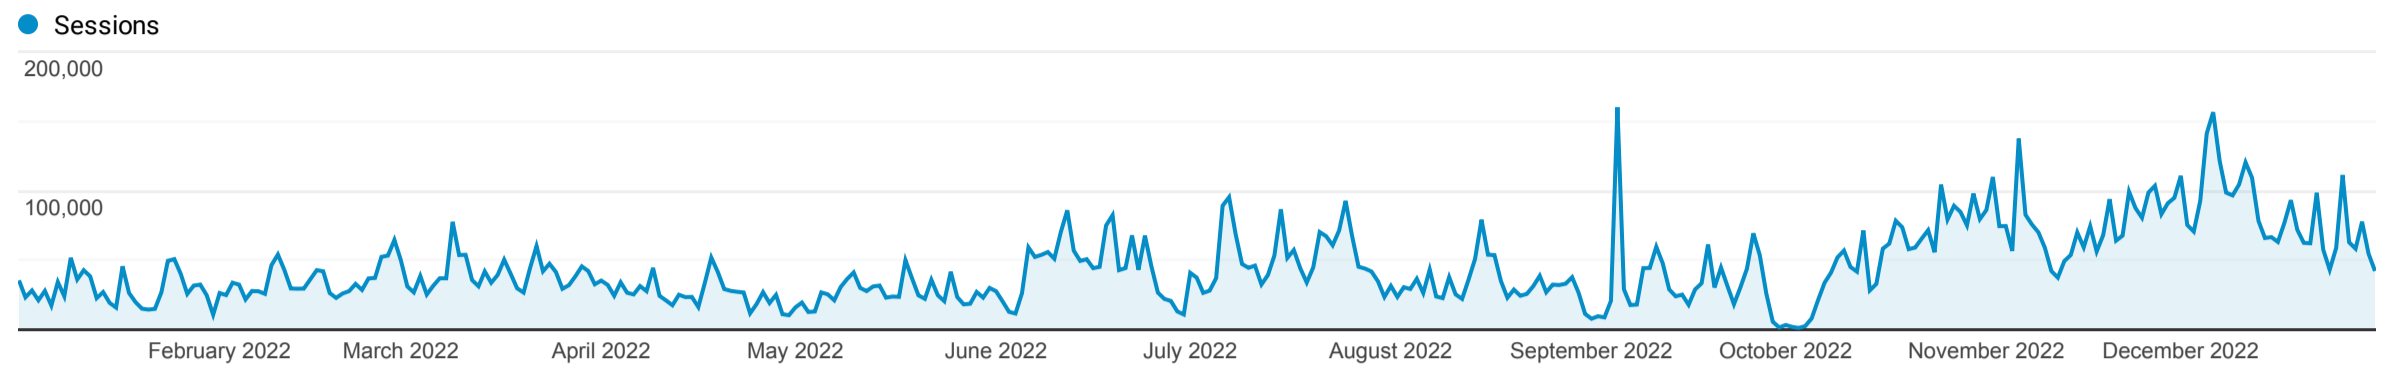

Audience Overview

Jan 1, 2022 - Dec 31, 2022

All Users
100.00% Sessions

Overview

Sessions 16,221,899	Users 3,648,057	Pageviews 20,016,845	Pages / Session 1.23
Avg. Session Duration 00:00:42	Bounce Rate 85.05%	% New Sessions 20.88%	

Language	Sessions	% Sessions
1. mk-mk	7,703,692	47.49%
2. en-us	2,681,532	16.53%
3. en-gb	2,612,112	16.10%
4. mk	477,924	2.95%
5. sr-rs	389,589	2.40%
6. mk-gb	295,626	1.82%
7. en-mk	266,497	1.64%
8. hr-hr	239,718	1.48%
9. de-de	187,089	1.15%
10. tr-tr	176,253	1.09%