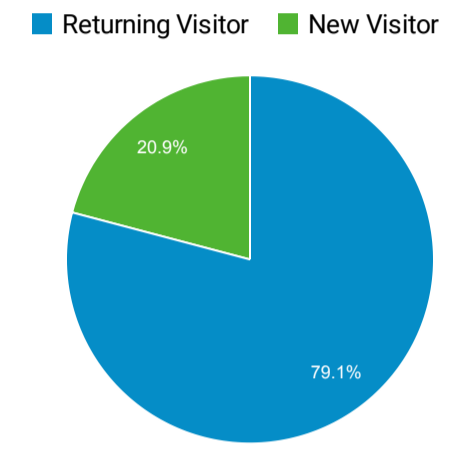

Audience Overview

Jan 1, 2022 - Dec 31, 2022

All Users
100.00% Sessions

Overview

Sessions 16,221,899	Users 3,648,057	Pageviews 20,016,845	Pages / Session 1.23
Avg. Session Duration 00:00:42	Bounce Rate 85.05%	% New Sessions 20.88%	

Language	Sessions	% Sessions
1. mk-mk	7,703,692	47.49%
2. en-us	2,681,532	16.53%
3. en-gb	2,612,112	16.10%
4. mk	477,924	2.95%
5. sr-rs	389,589	2.40%
6. mk-gb	295,626	1.82%
7. en-mk	266,497	1.64%
8. hr-hr	239,718	1.48%
9. de-de	187,089	1.15%
10. tr-tr	176,253	1.09%