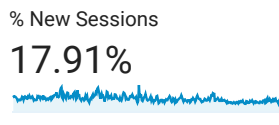

Audience Overview

All Users
100.00% Sessions

Jan 1, 2020 - Dec 31, 2020

Overview

Returning Visitor New Visitor

City	Sessions	% Sessions
1. (not set)	10,370,049	57.67%
2. Bitola	762,380	4.24%
3. (not set)	630,874	3.51%
4. (not set)	612,490	3.41%
5. Shtip	598,967	3.33%
6. (not set)	499,526	2.78%
7. Municipality of Kumanovo	467,496	2.60%
8. (not set)	397,562	2.21%
9. Municipality of Kocani	299,101	1.66%
10. Municipality of Veles	273,497	1.52%