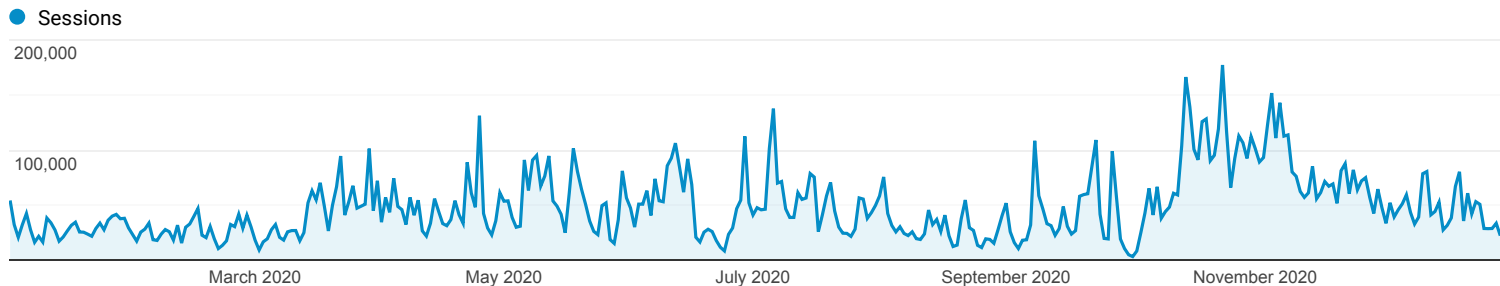

Audience Overview

All Users
100.00% Sessions

Jan 1, 2020 - Dec 31, 2020

Overview

Returning Visitor New Visitor

City	Sessions	% Sessions
1. (not set)	10,370,049	57.67%
2. Bitola	762,380	4.24%
3. (not set)	630,874	3.51%
4. (not set)	612,490	3.41%
5. Shtip	598,967	3.33%
6. (not set)	499,526	2.78%
7. Municipality of Kumanovo	467,496	2.60%
8. (not set)	397,562	2.21%
9. Municipality of Kocani	299,101	1.66%
10. Municipality of Veles	273,497	1.52%