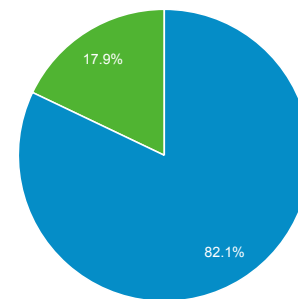

Audience Overview

All Users
100.00% Sessions

Jan 1, 2020 - Dec 31, 2020

Overview

Returning Visitor New Visitor

City	Sessions	% Sessions
1. (not set)	10,370,049	57.67%
2. Bitola	762,380	4.24%
3. (not set)	630,874	3.51%
4. (not set)	612,490	3.41%
5. Shtip	598,967	3.33%
6. (not set)	499,526	2.78%
7. Municipality of Kumanovo	467,496	2.60%
8. (not set)	397,562	2.21%
9. Municipality of Kocani	299,101	1.66%
10. Municipality of Veles	273,497	1.52%